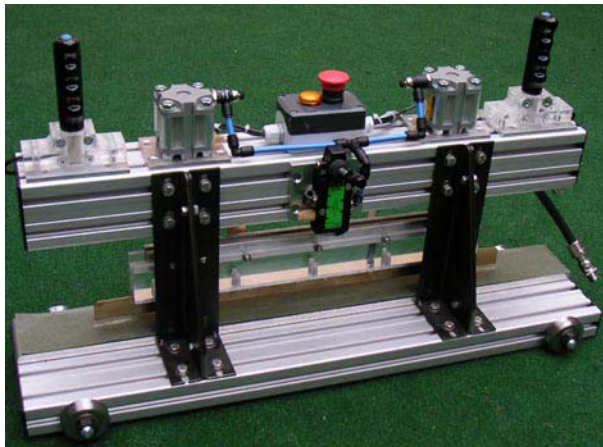

Remote Handle Press: Throat Depth = 200mm
Electrode = 200mm.

HF Coaxial PTFE 10000mm, Length Up to 15 meters on
request

2 safety switches, 2 LEDs of welding cycle
Mass : only 5.5 kg, Ergonomic Handle.

**Press Prices including pneumatic commands in HF
generator :**

Remote C Press: You can unroll tarpaulin on
table and move the Press on rails planted along
side of table.

Depth Throat = 45mm for light welding:

Hems - Ropes - Stretch Ceilings - Confection

Depth Throat = 135mm for more heavy
tarpaulins

Electrode = 10 * 600mm

Double pneumatic Cylinders

HF Coaxial D14 - Length 10 or 15 metres

Bimanual Command - Light welding

Mass: only 25 kg - Ergonomic Handles

Ref: **PSM-S-pince C45 5000**

Price (Pneumatic Cde included) : on request

S remote Press: With the opened Profil with S
throat, you can unroll tarpaulin on both sides of
press and weld infinite lengths.

Depth Throat = 50mm - Electrode = 12 * 600mm.

Double pneumatic Cylinders -