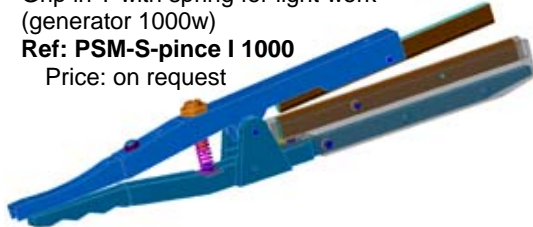

Grip in T with spring for light work
(generator 1000w)

Ref: **PSM-S-pince I 1000**

Price: on request

Grip in T with spring
for light work (generator 1000w)

Ref: **PSM-S-pince T 1000**

Price: on request

New Concept for Tarpaulin Confection: You move Press
around Tarpaulin instead to move Tarpaulin under Press.
50% of economy on working.

Remote Handle Press: Throat Depth = 200mm
Electrode = 200mm.

HF Coaxial PTFE 10000mm, Length Up to 15 meters on
request

2 safety switches, 2 LEDs of welding cycle
Mass : only 5.5 kg, Ergonomic Handle.

**Press Prices including pneumatic commands in HF
generator :**

Electrode = 10 * 600mm

Double pneumatic Cylinders

HF Coaxial D14 - Length 10 or 15 metres

Bimanual Command - Light welding

Mass: only 25 kg - Ergonomic Handles

Ref: **PSM-S-pince C45 5000**

Price (Pneumatic Cde included) : on request

S remote Press: With the opened Profil with S
throat, you can unroll tarpaulin on both sides of
press and weld infinite lengths.

Depth Throat = 50mm - Electrode = 12 * 600mm.

Double pneumatic Cylinders -