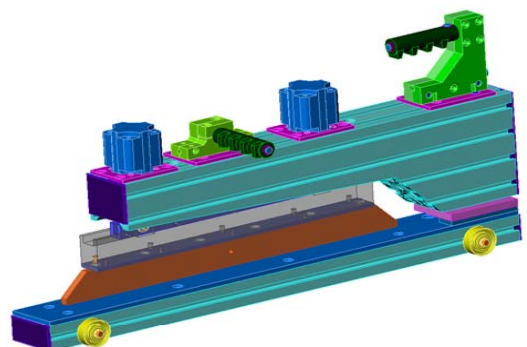

S remote Press: With the opened Profil with S
throat, you can unroll tarpaulin on both sides of
press and weld infinite lengths.

Depth Throat = 50mm - Electrode = 12 * 600mm.

Double pneumatic Cylinders -

HF Coaxial D14 - Length 10 or 15 metres

Bimanual Command - Light welding

Mass: only 25 kg - Ergonomic Handles

**Press Prices including pneumatic commands in HF
generator:**

Ref: **PSM-S-pince S 5000** Price: on request